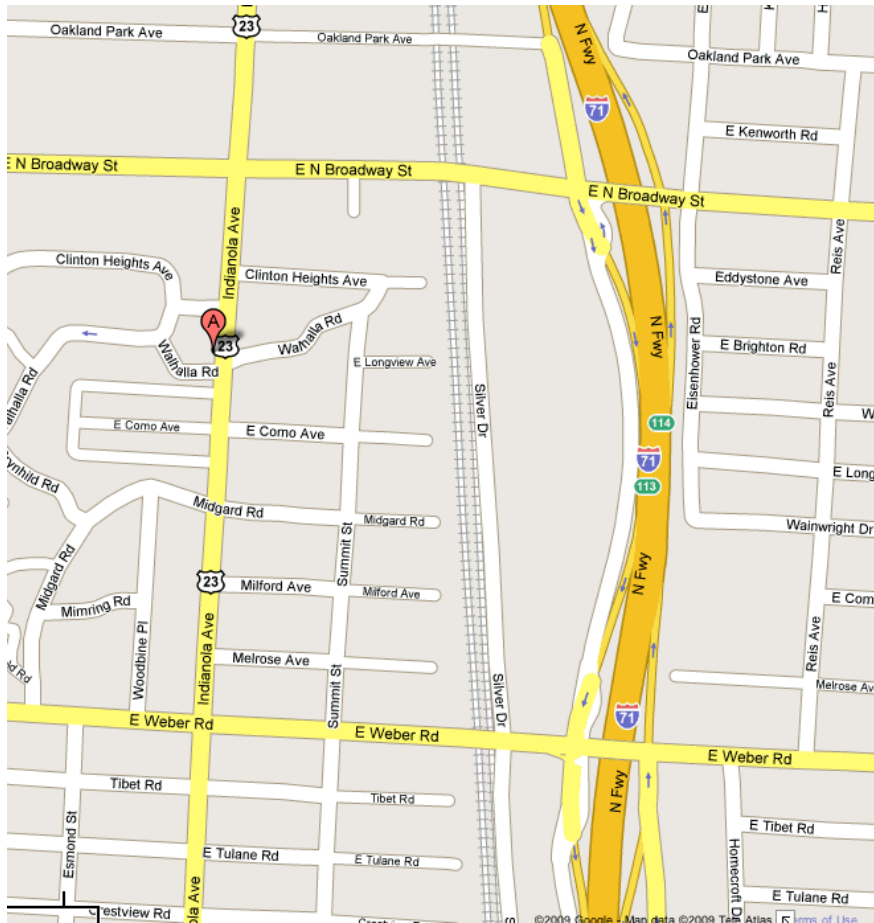

Directions for

Stephen Webster's Worldwide Hideout

3199 Indianola Avenue

Columbus, OH 43202

(614) 262-0500

[Click Here for Google Maps](#)

Rt. 315 to EN Broadway
East on EN Broadway to Indianola
Right on Indianola
3199 is on your right at the corner of Walhalla and Indianola.

-or-

I-71 to EN Broadway
West on EN Broadway to Indianola
Left on Indianola
3199 is on your right at the corner of Walhalla and Indianola.

Parking:

There is plenty of street parking, but please be aware of time restrictions on Indianola. We suggest parking on Walhalla or Clinton Heights, just to be safe.

There is no parking in the alley next to the Hideout.